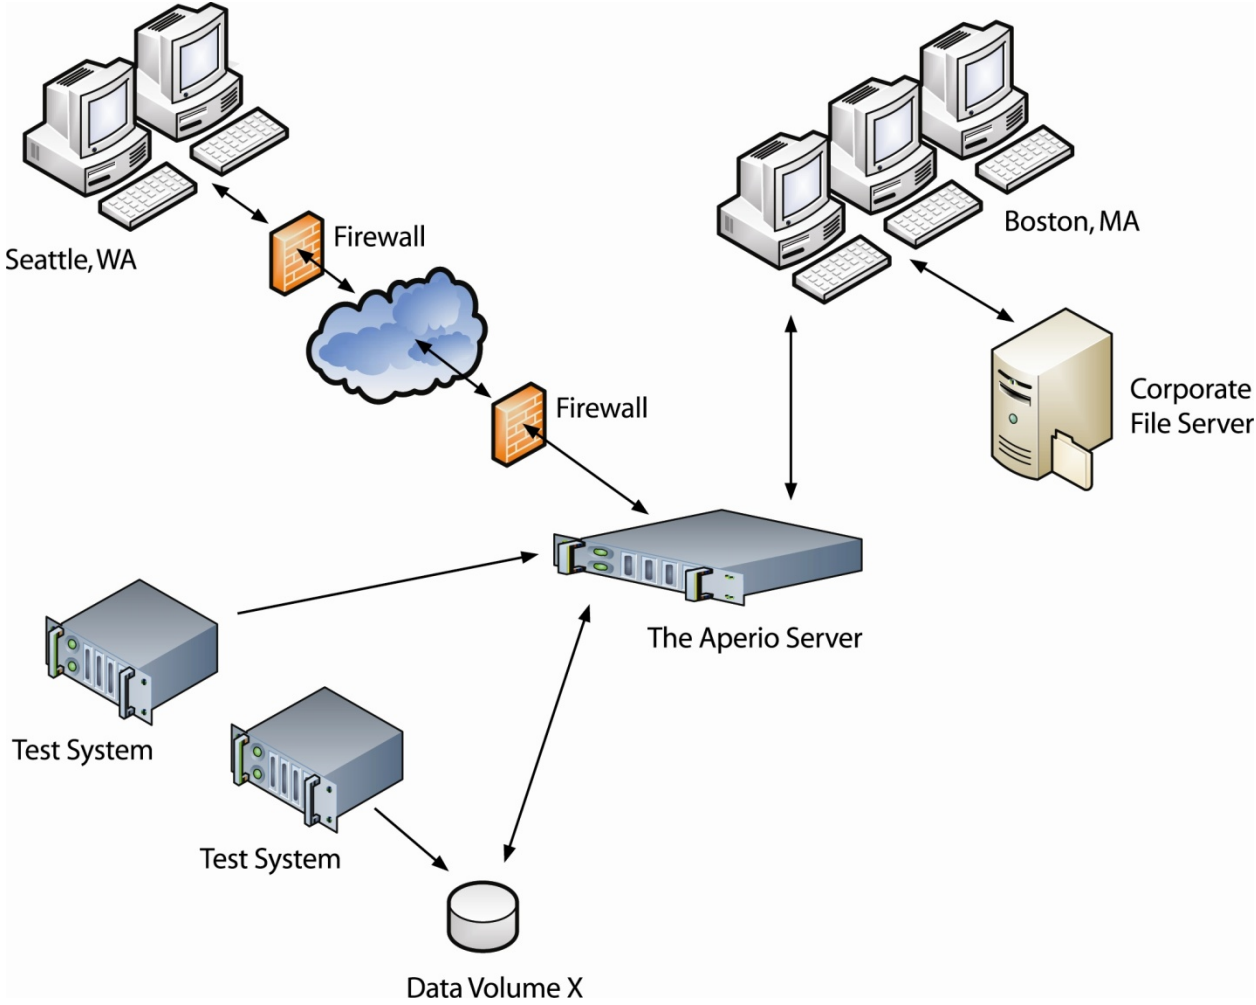

# Sample Aperio Network Schematic

The Aperio solution is fully scalable and fits within almost any network environment up to a global enterprise architecture. Aperio's browser-based interface and server-side installation support every security feature that is enabled on the network, from encrypted SSL transmissions to full VPN support.